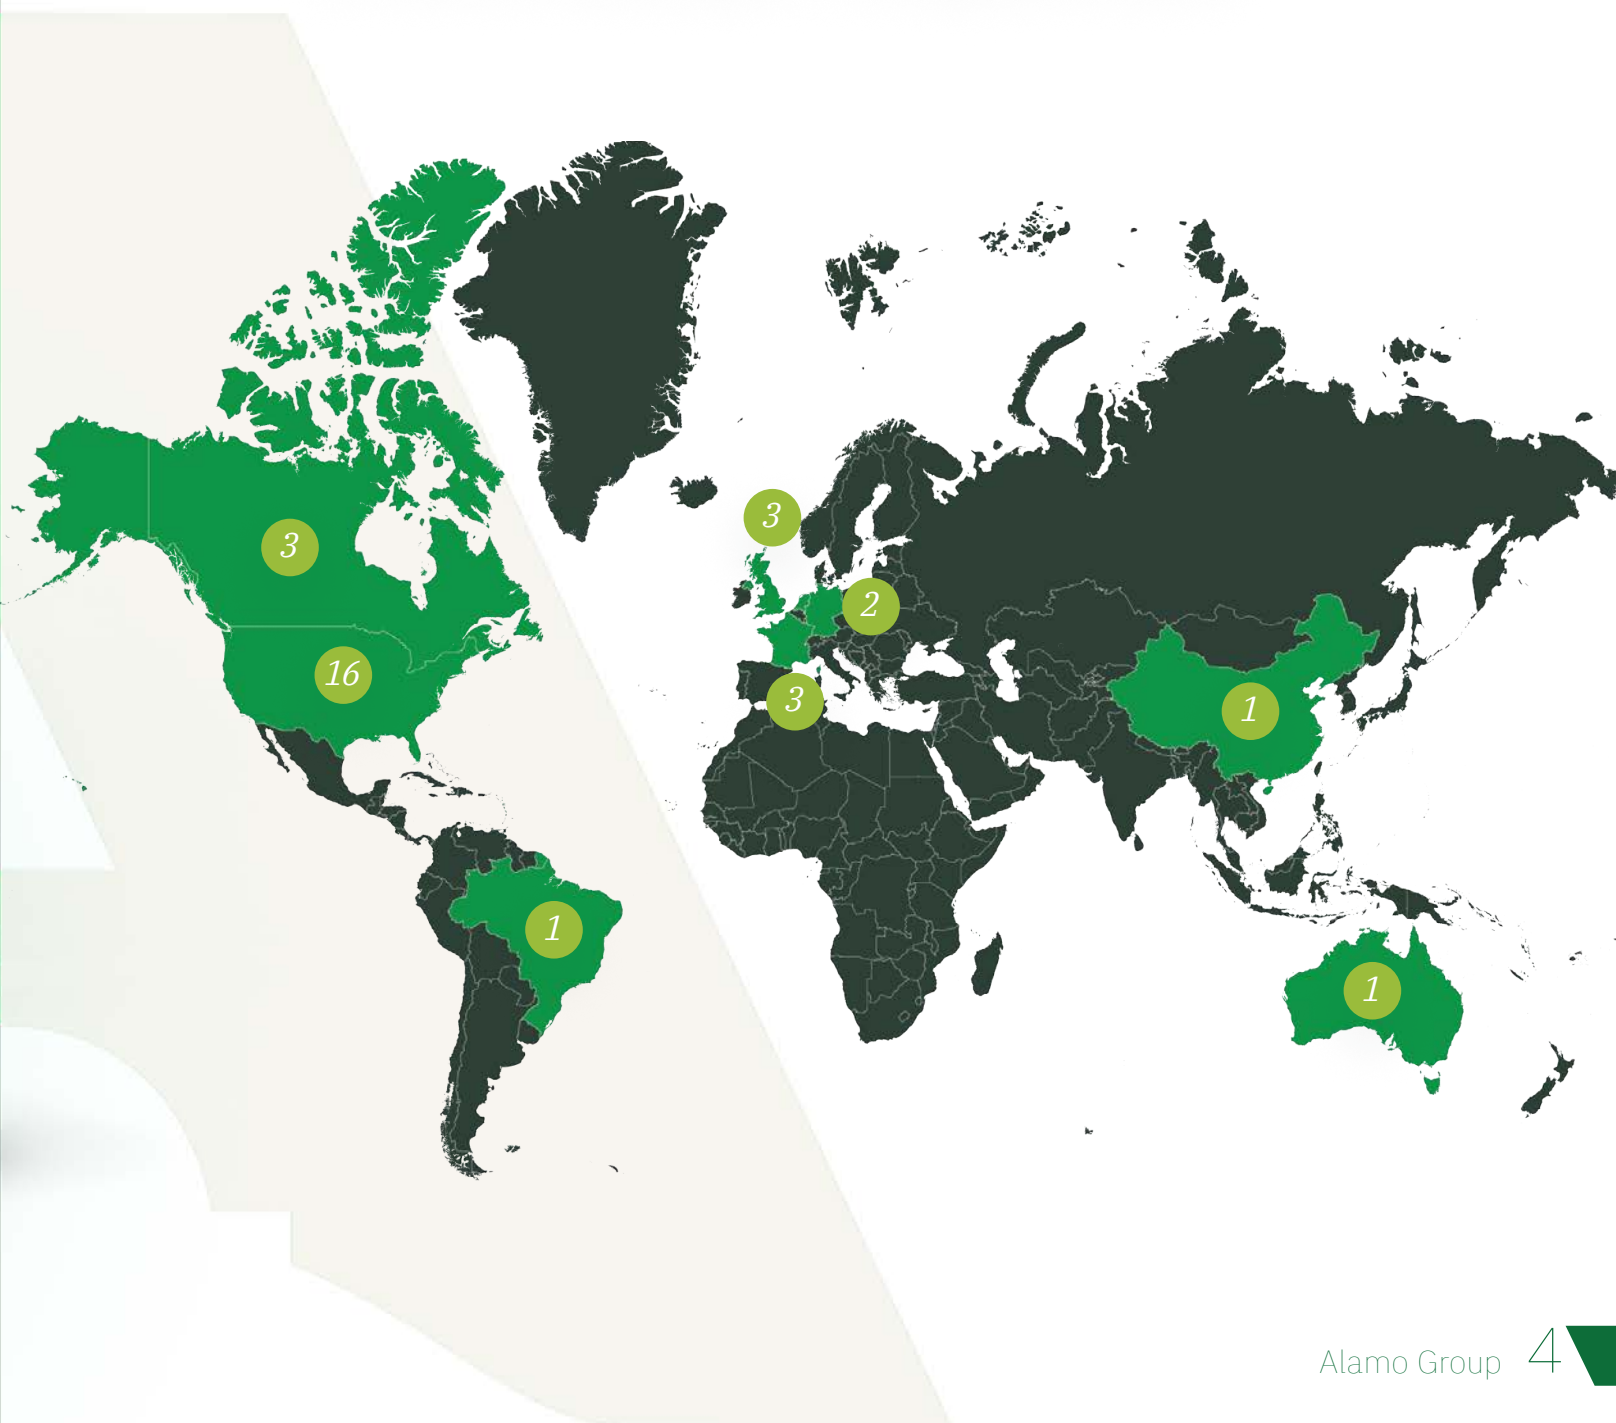

**ALAMO
GROUP**

Empowering Communities *through* Innovative Solutions

Alamo Group is the parent company to over 40 global brands concentrated in the manufacturing of equipment for the sustaining of industrial, vegetation, and agriculture spaces for both public and private sectors.

Headquartered in
SEGUIN, TX

Publicly traded since
1993 (NYSE: ALG) Quarterly dividend paid continuously since going public

Founded in
1969

Manufacturing locations
29

- ▶ North + South America
- ▶ Europe
- ▶ Australia

OUR LOCATIONS

Alamo Group's global footprint is a testament to its expansive reach and operational scale. With a portfolio of 40+ brands, the Group operates 29 manufacturing locations worldwide, employing over 4,200 individuals. This extensive network enables Alamo Group to deliver its equipment, parts, and services across all six continents, marking its presence in communities globally.

- United States 16
- Canada 3
- Brazil 1
- France 3
- United Kingdom 3
- Netherlands 2
- Australia 1
- China *Sourcing Office*

Driving progress for communities around the globe.

The Group's commitment to quality and innovation and sustainability supports its ability to meet a wide range of needs, demonstrating its role as a key player in the global market.