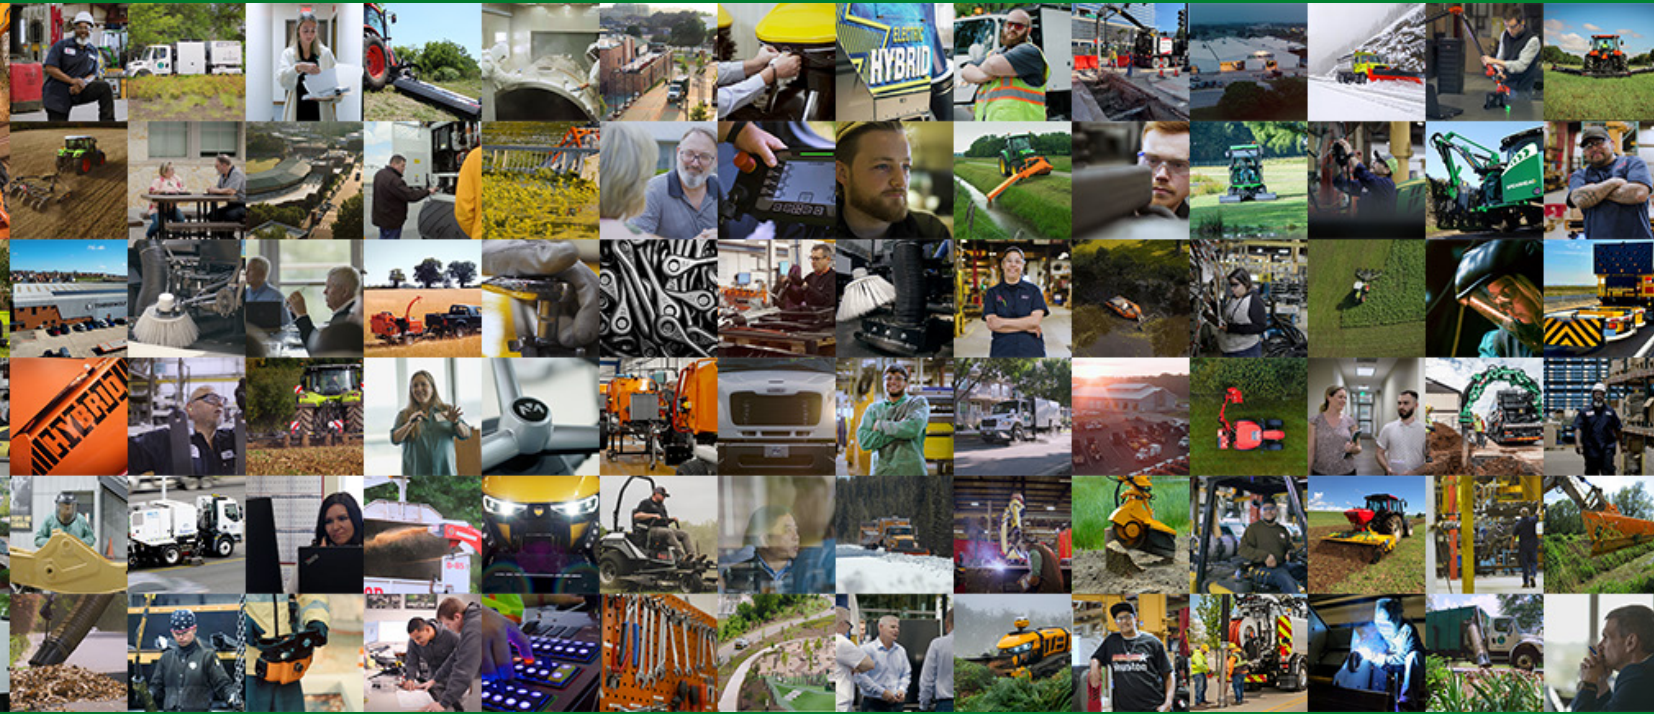

2024

(830) 379-1480 | alamo-group.com | info@alamo-group.com

@2024 Alamo Group Inc. All Rights Reserved.